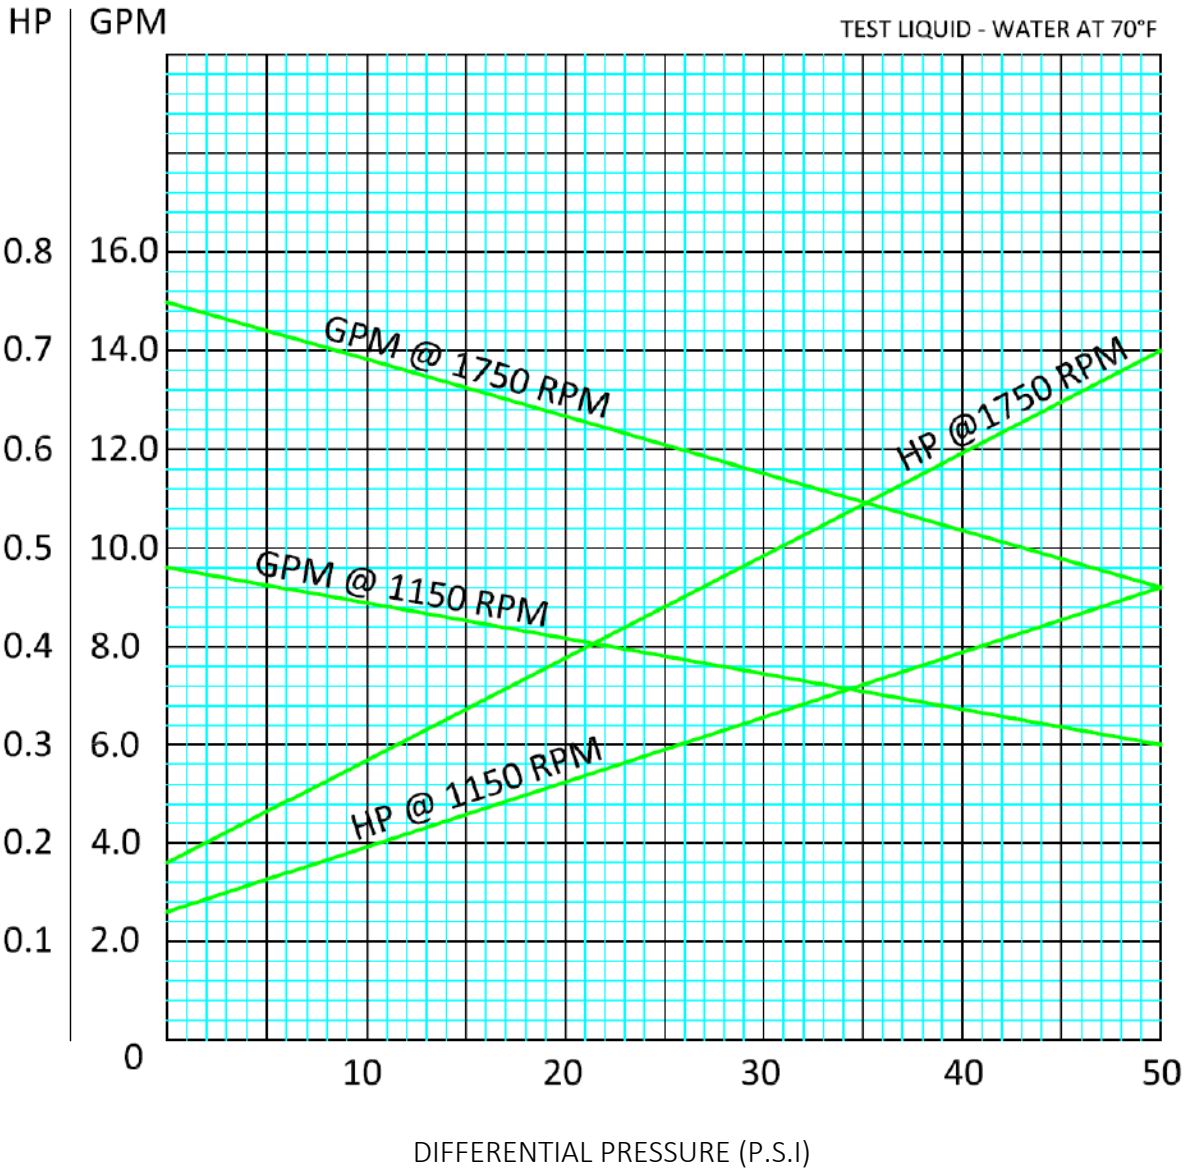

# PERFORMANCE DATA MODEL CP-44

NPSH REQUIRED 4.1

**Continental Pump Company**

29425 State Hwy B | Warrenton, Missouri 63383 | Tel: 636-456-6006 | Fax: 636-456-4337 | Email: sales@con-pump.com  
www.continentalultrapumps.com