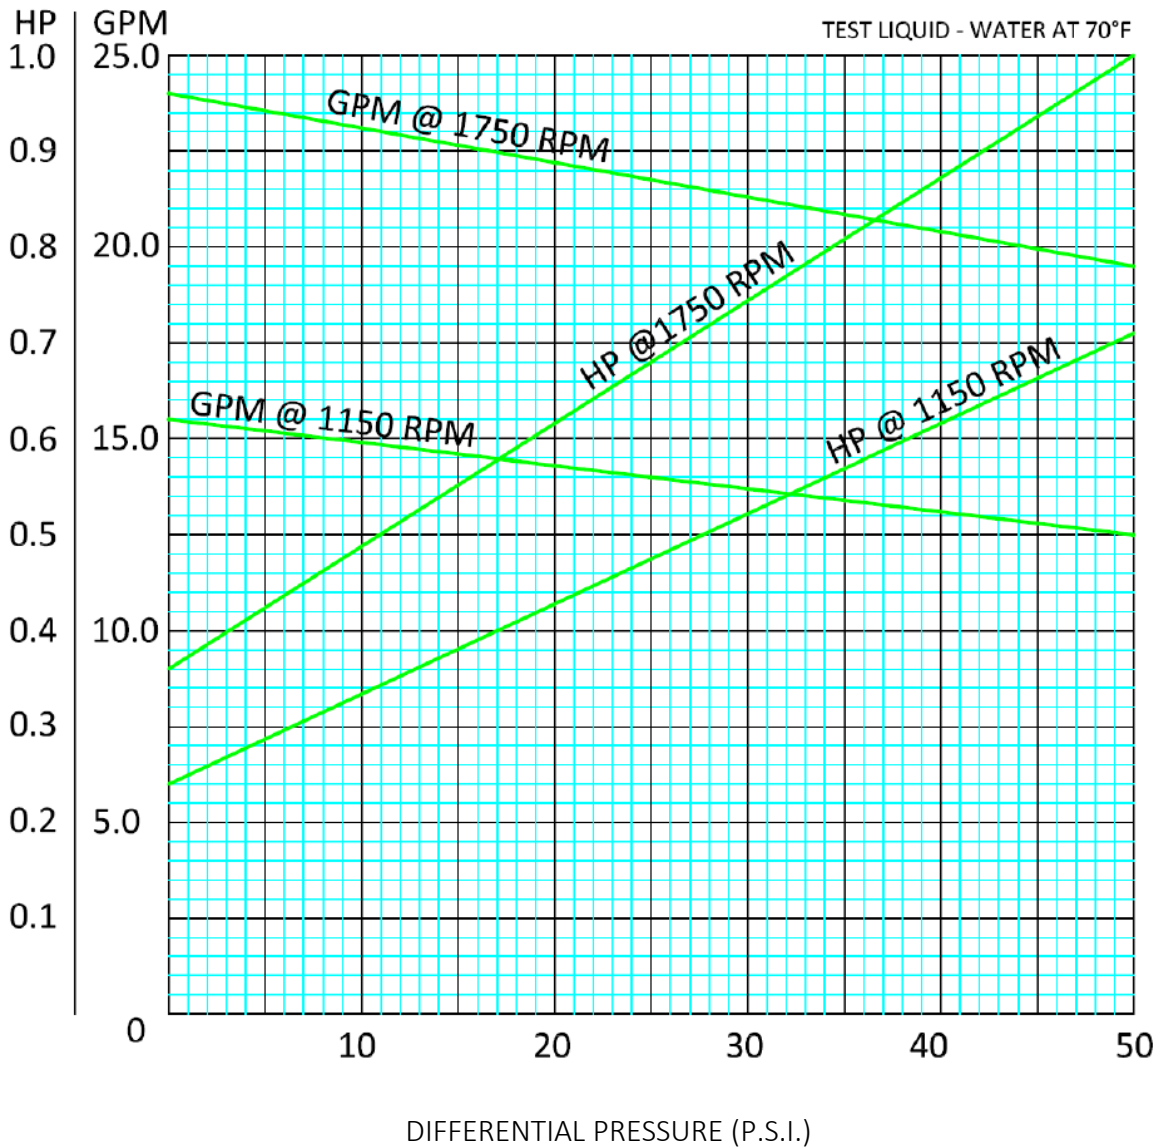

PERFORMANCE DATA MODEL CP-56

NPSH REQUIRED 4.8 FT.

Continental Pump Company

29425 State Hwy B | Warrenton, Missouri 63383 | Tel: 636-456-6006 | Fax: 636-456-4337 | Email: sales@con-pump.com
www.continentalultrapumps.com