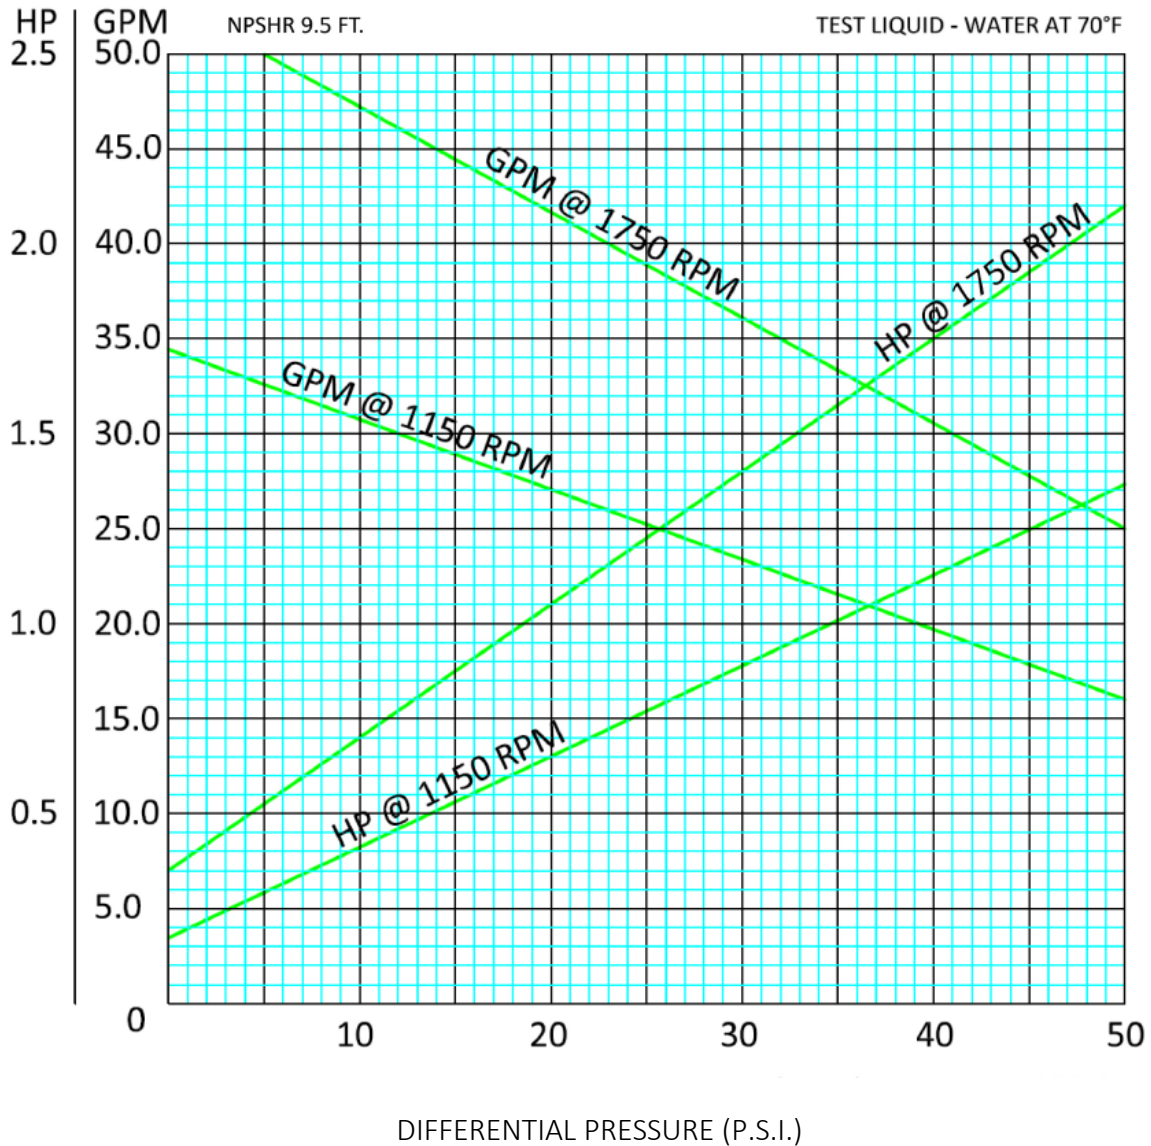

## PERFORMANCE DATA MODEL CP-67