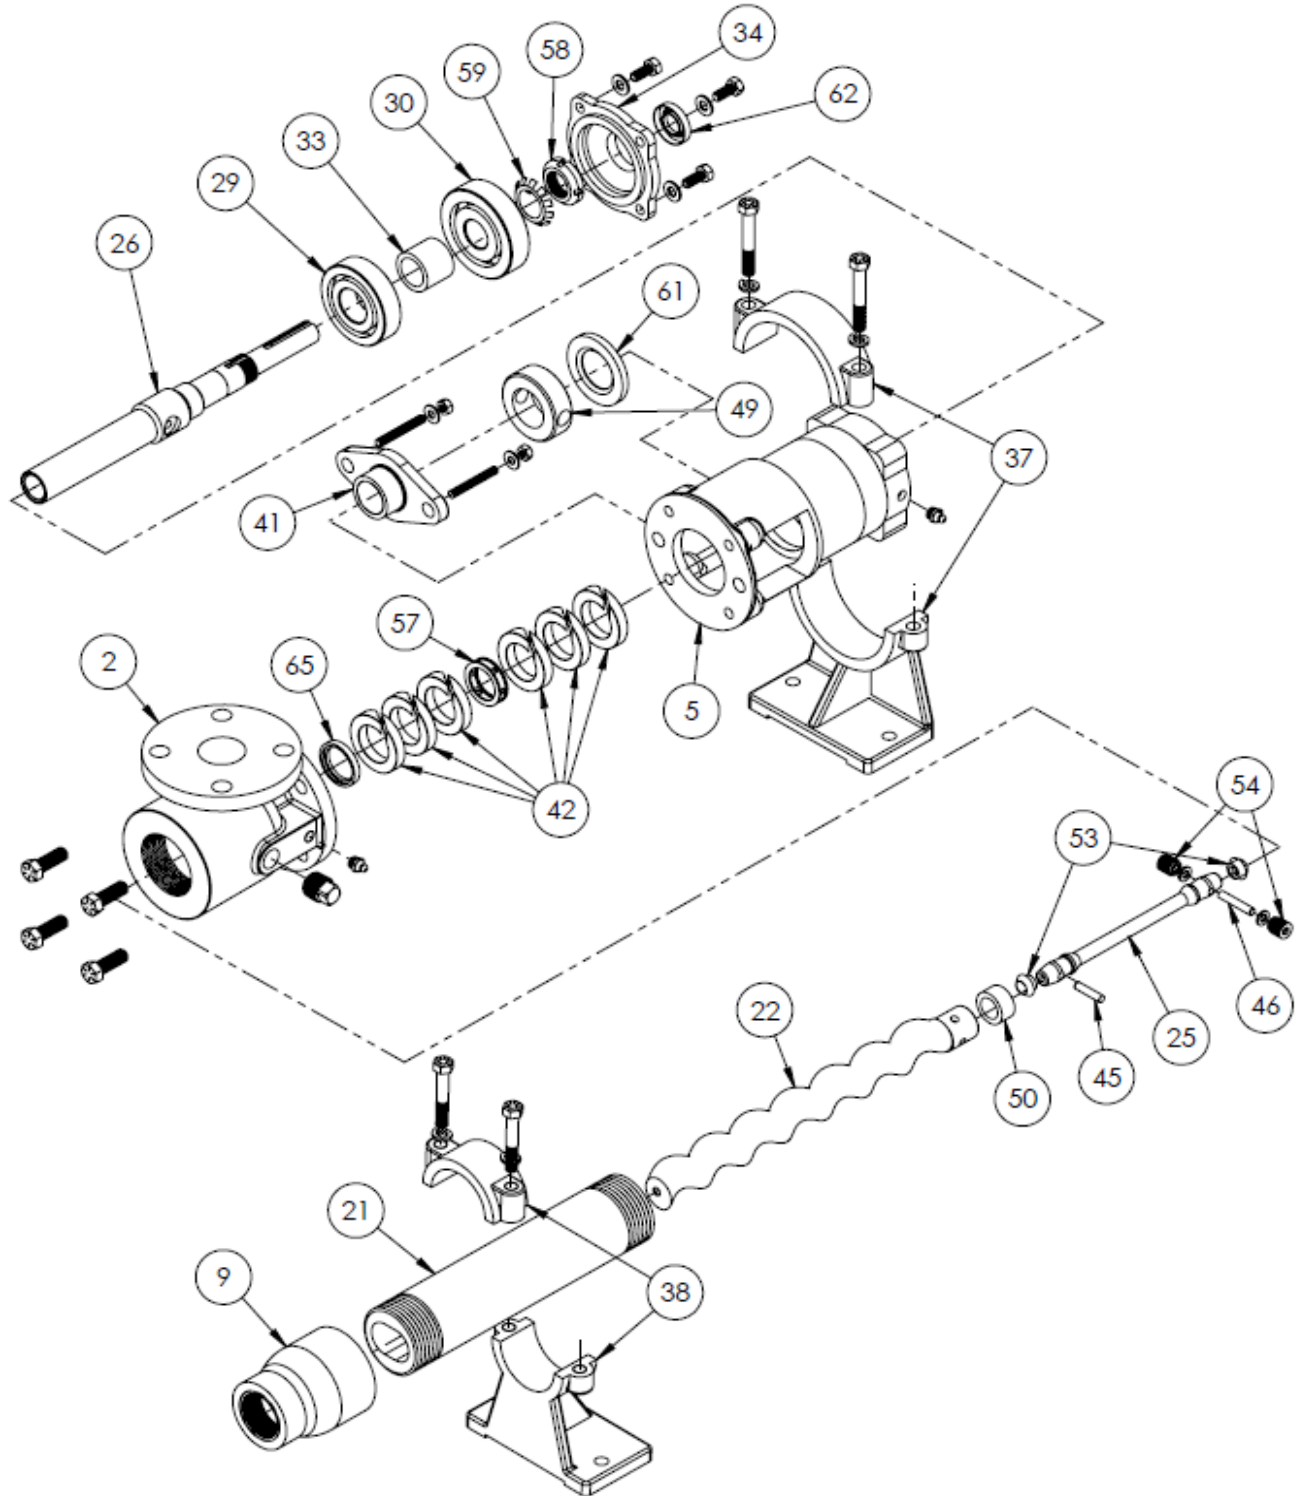

Continental Progressive Cavity Pump CL Model CL4 Pump

Continental Pump Company

29425 State Hwy B | Warrenton, Missouri 63383 | Tel: 636-456-6006 | Fax: 636-456-4337 | Email: sales@con-pump.com
Visit us at: www.continentalultrapumps.com