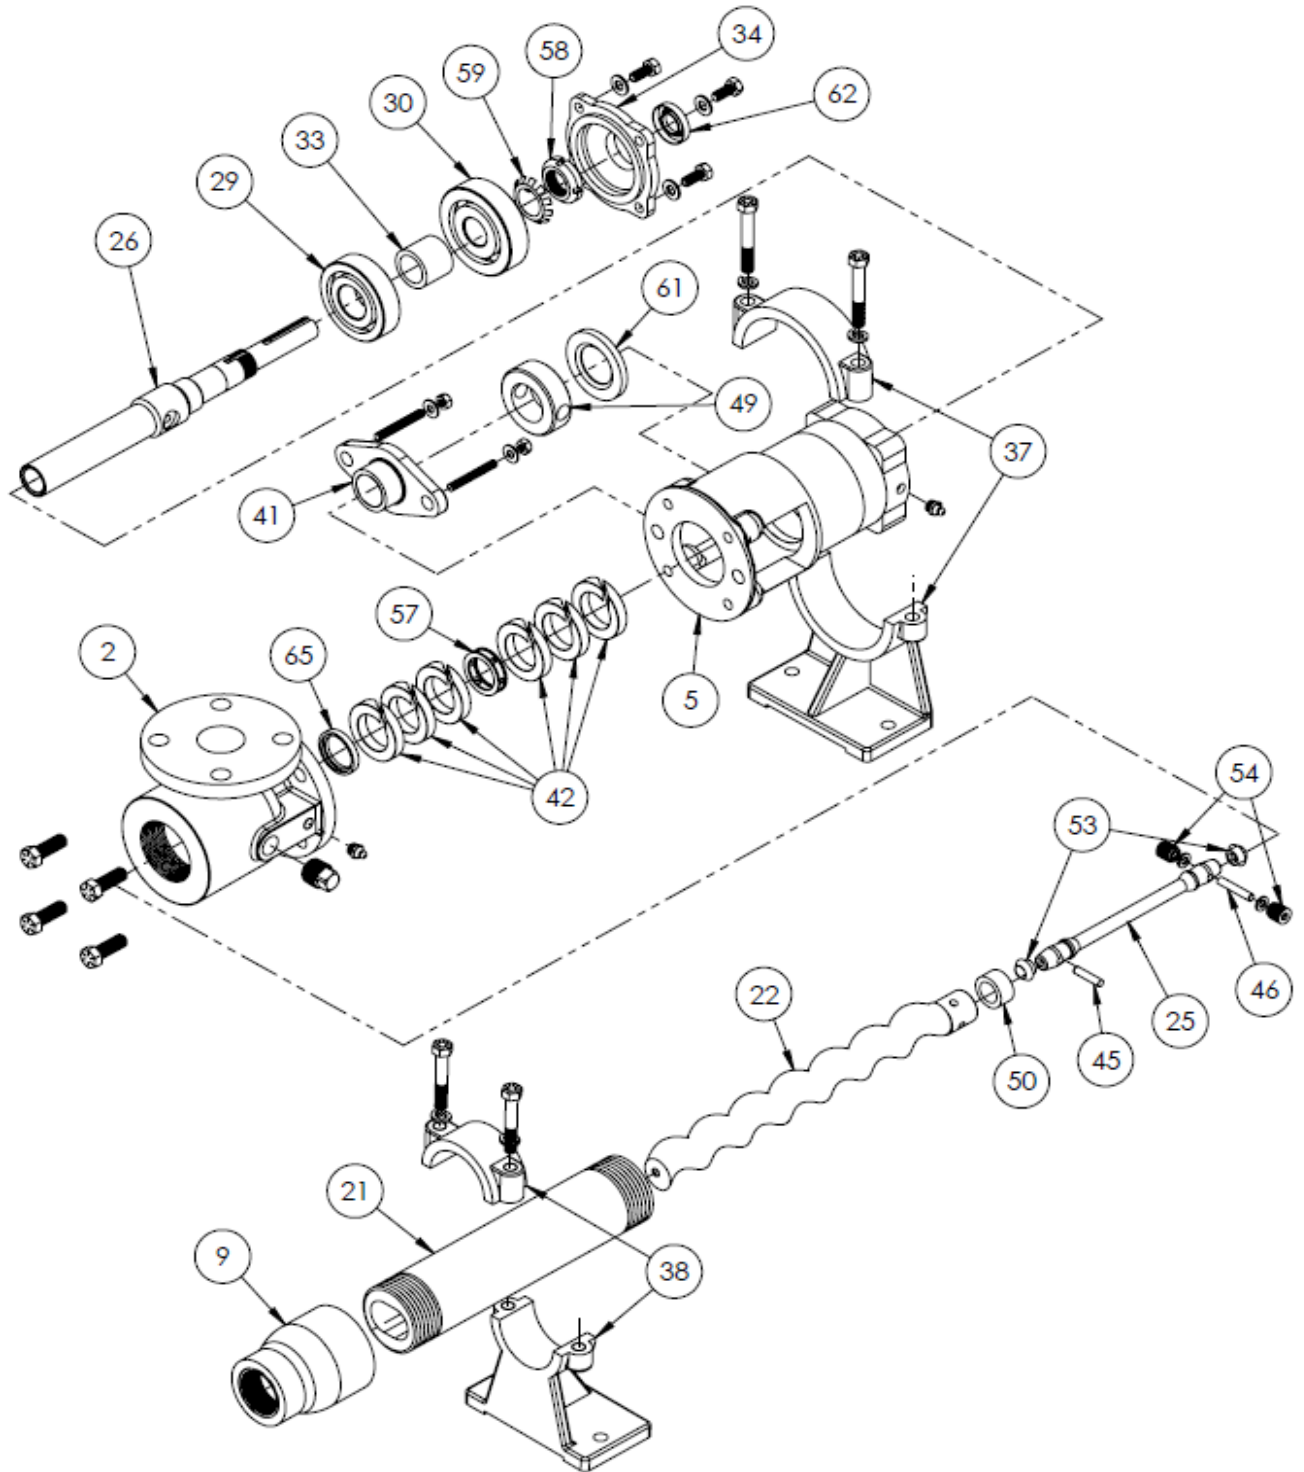

Continental Progressive Cavity Pump CL Model CL8 Pump

Continental Pump Company

29425 State Hwy B | Warrenton, Missouri 63383 | Tel: 636-456-6006 | Fax: 636-456-4337 | Email: sales@con-pump.com
Visit us at: www.continentalultrapumps.com