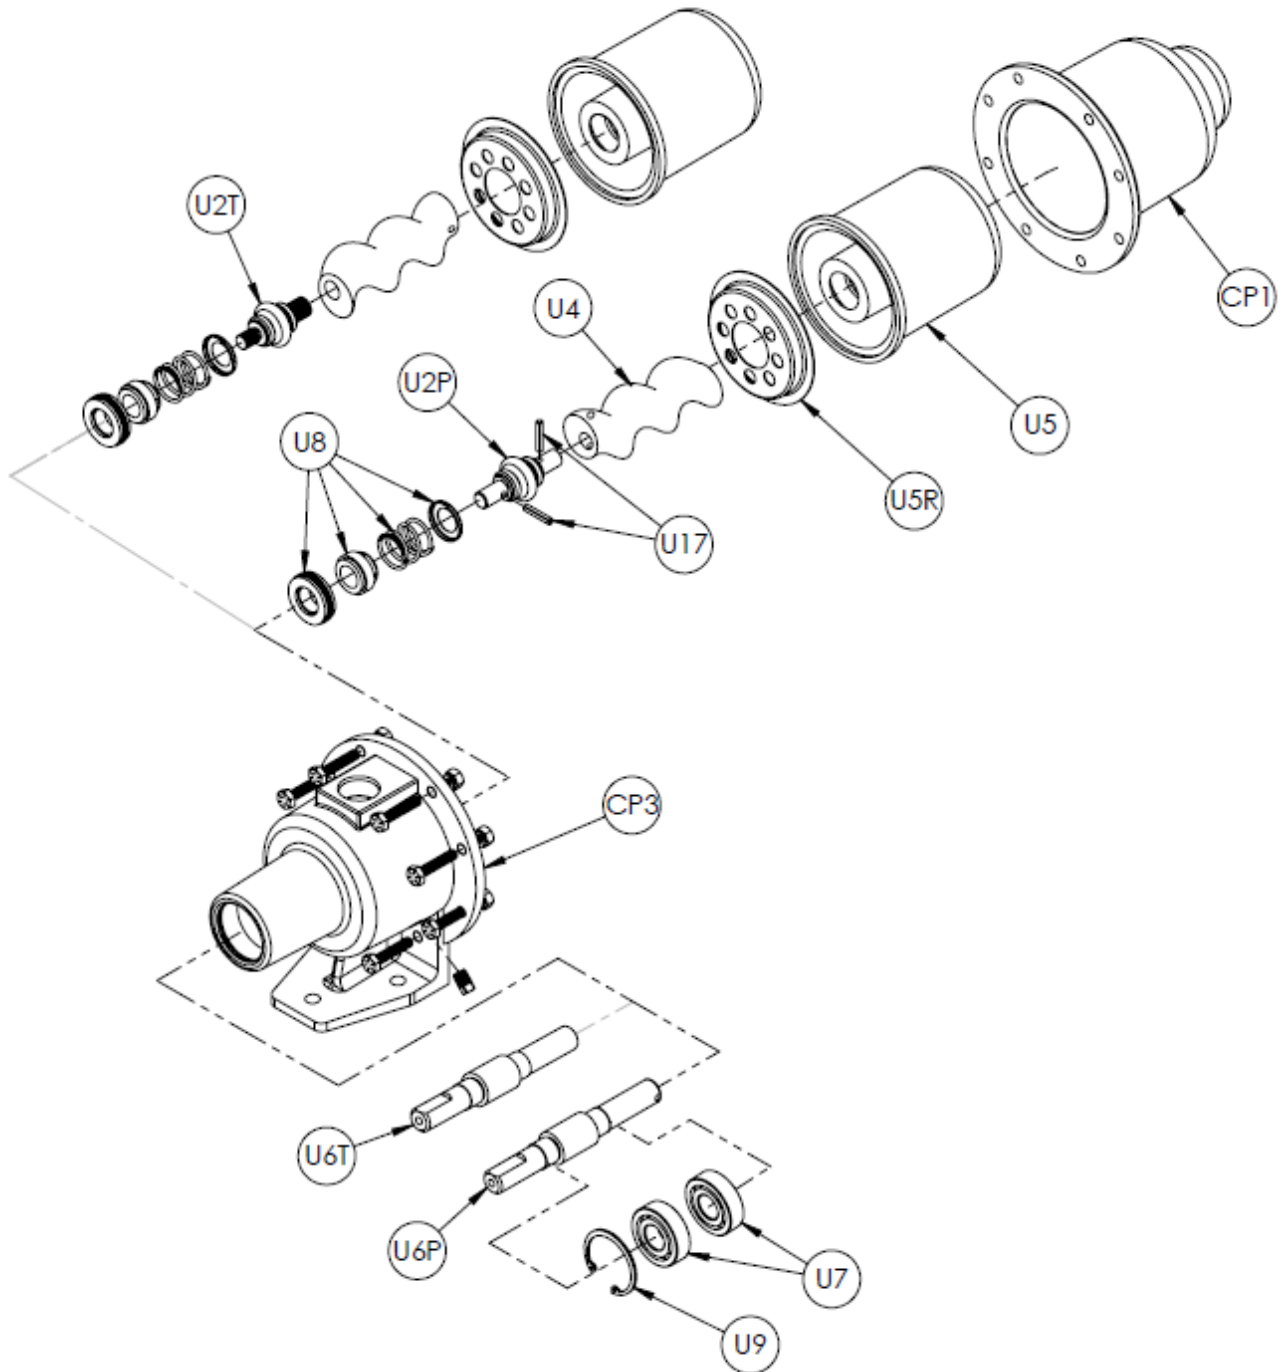

Continental Progressive Cavity Pump CP Model CP44 Mechanical Seal Pump

Continental Pump Company

29425 State Hwy B | Warrenton, Missouri 63383 | Tel: 636-456-6006 | Fax: 636-456-4337 | Email: sales@con-pump.com
Visit us at: www.continentalultrapumps.com