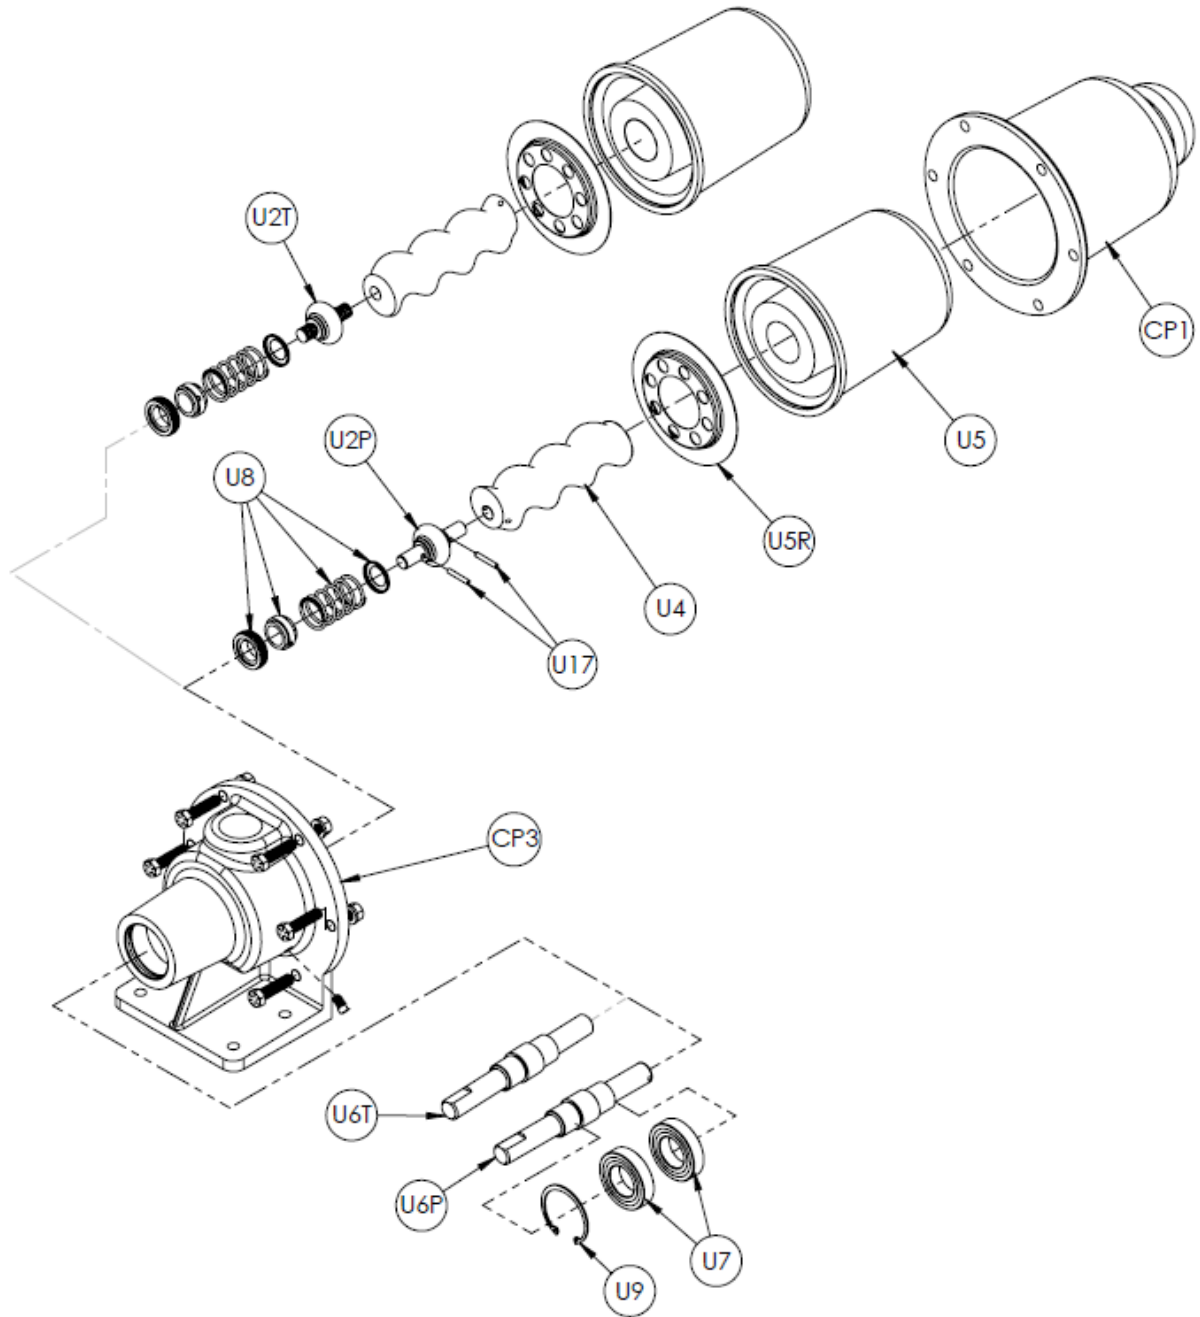

Continental Progressive Cavity Pump CP Model CP56 Mechanical Seal Pump

Continental Pump Company

29425 State Hwy B | Warrenton, Missouri 63383 | Tel: 636-456-6006 | Fax: 636-456-4337 | Email: sales@con-pump.com
Visit us at: www.continentalultrapumps.com