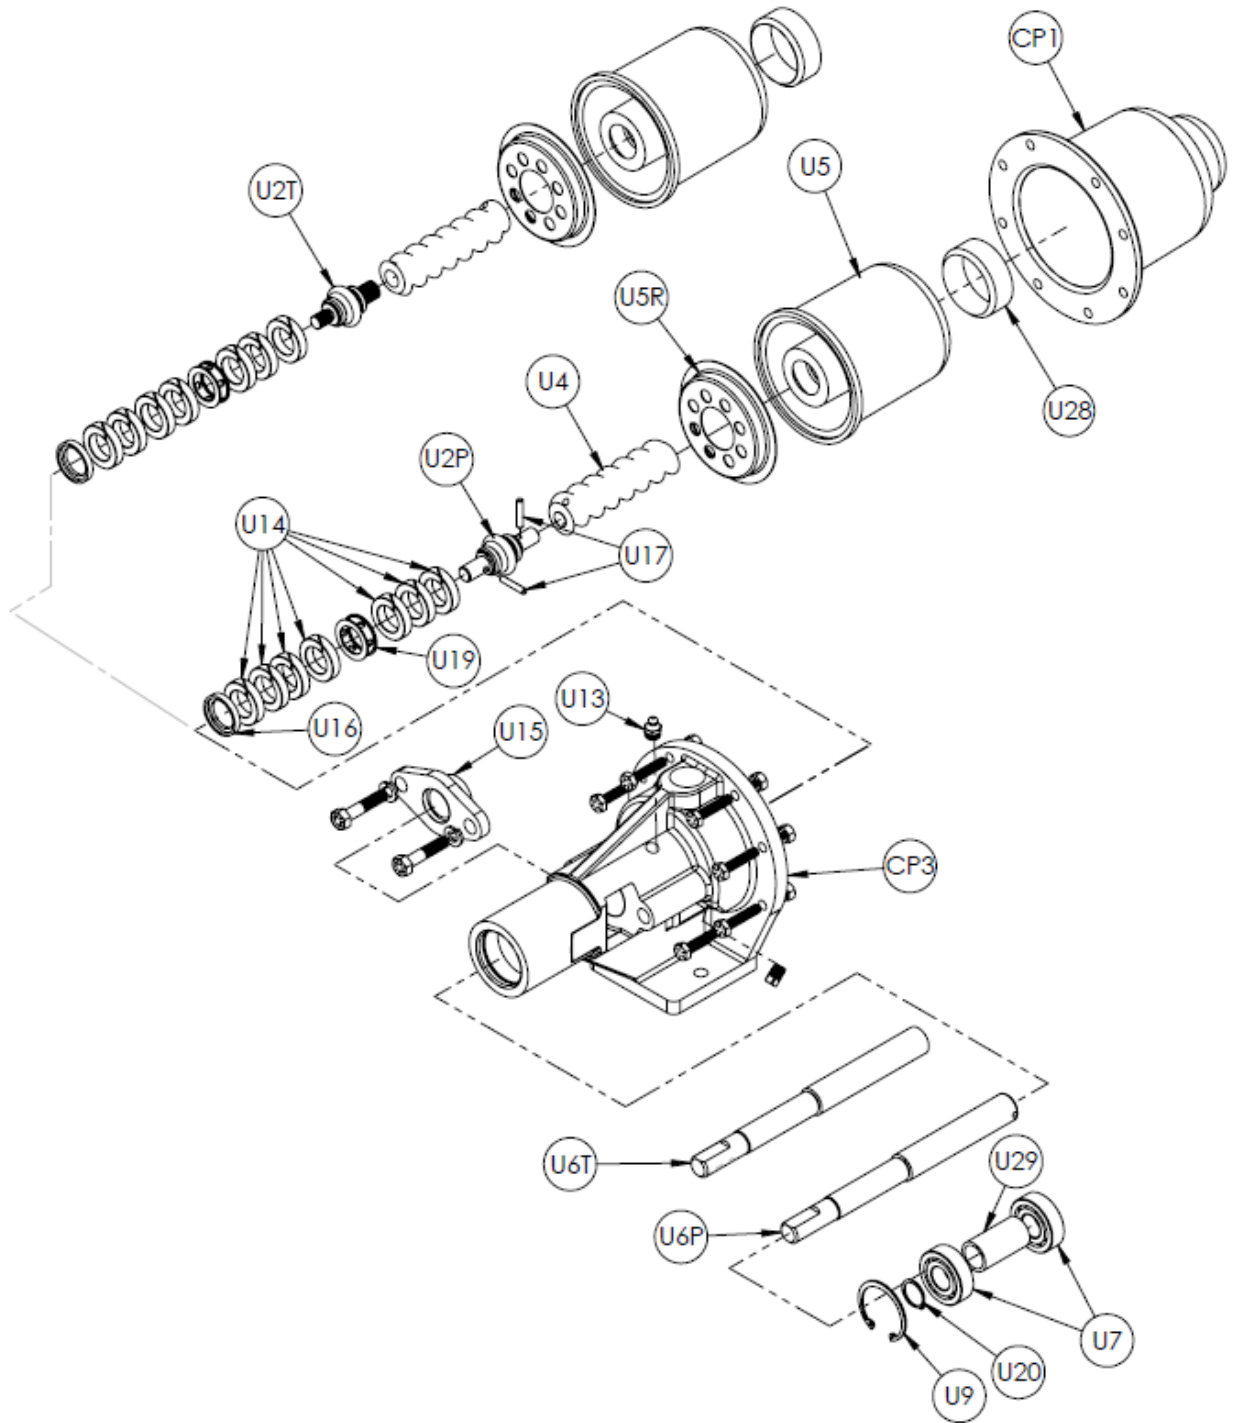

Continental Progressive Cavity Pump CP Model CP15 Packed Seal Pump

Continental Pump Company

29425 State Hwy B | Warrenton, Missouri 63383 | Tel: 636-456-6006 | Fax: 636-456-4337 | Email: sales@con-pump.com
Visit us at: www.continentalultrapumps.com