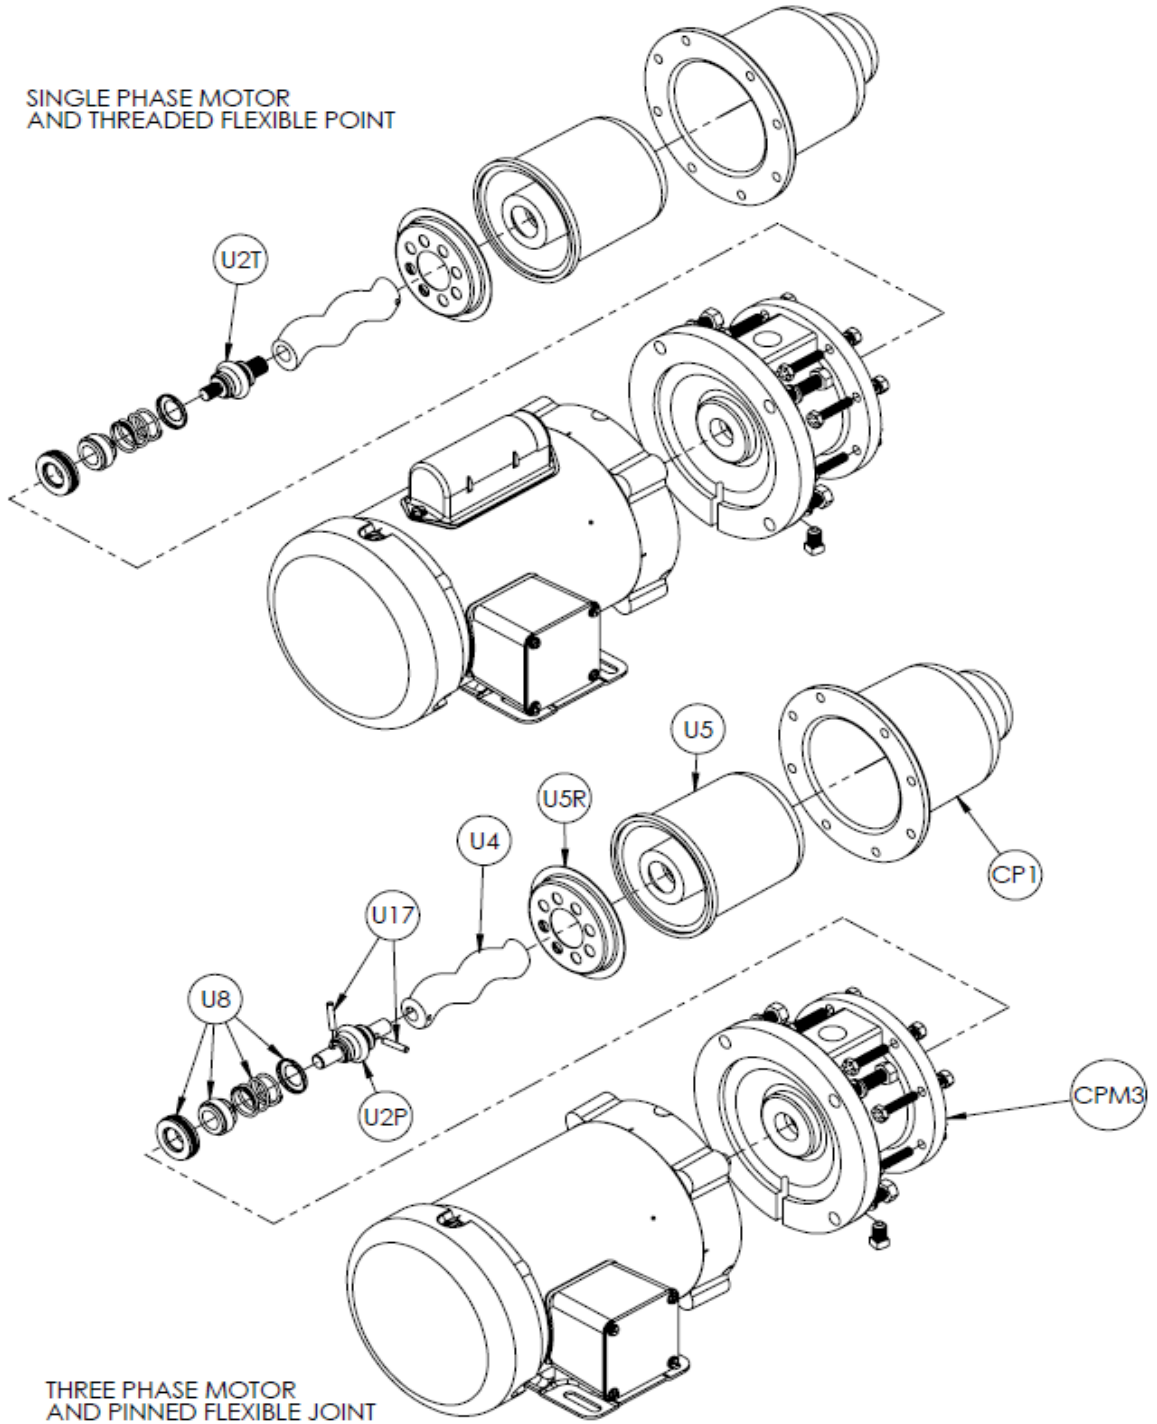

Continental Progressive Cavity Pump CP Model CPM33 Close-Coupled Pump Driven with a Continental Spec. Motor

Continental Pump Company

29425 State Hwy B | Warrenton, Missouri 63383 | Tel: 636-456-6006 | Fax: 636-456-4337 | Email: sales@con-pump.com
Visit us at: www.continentalultrapumps.com