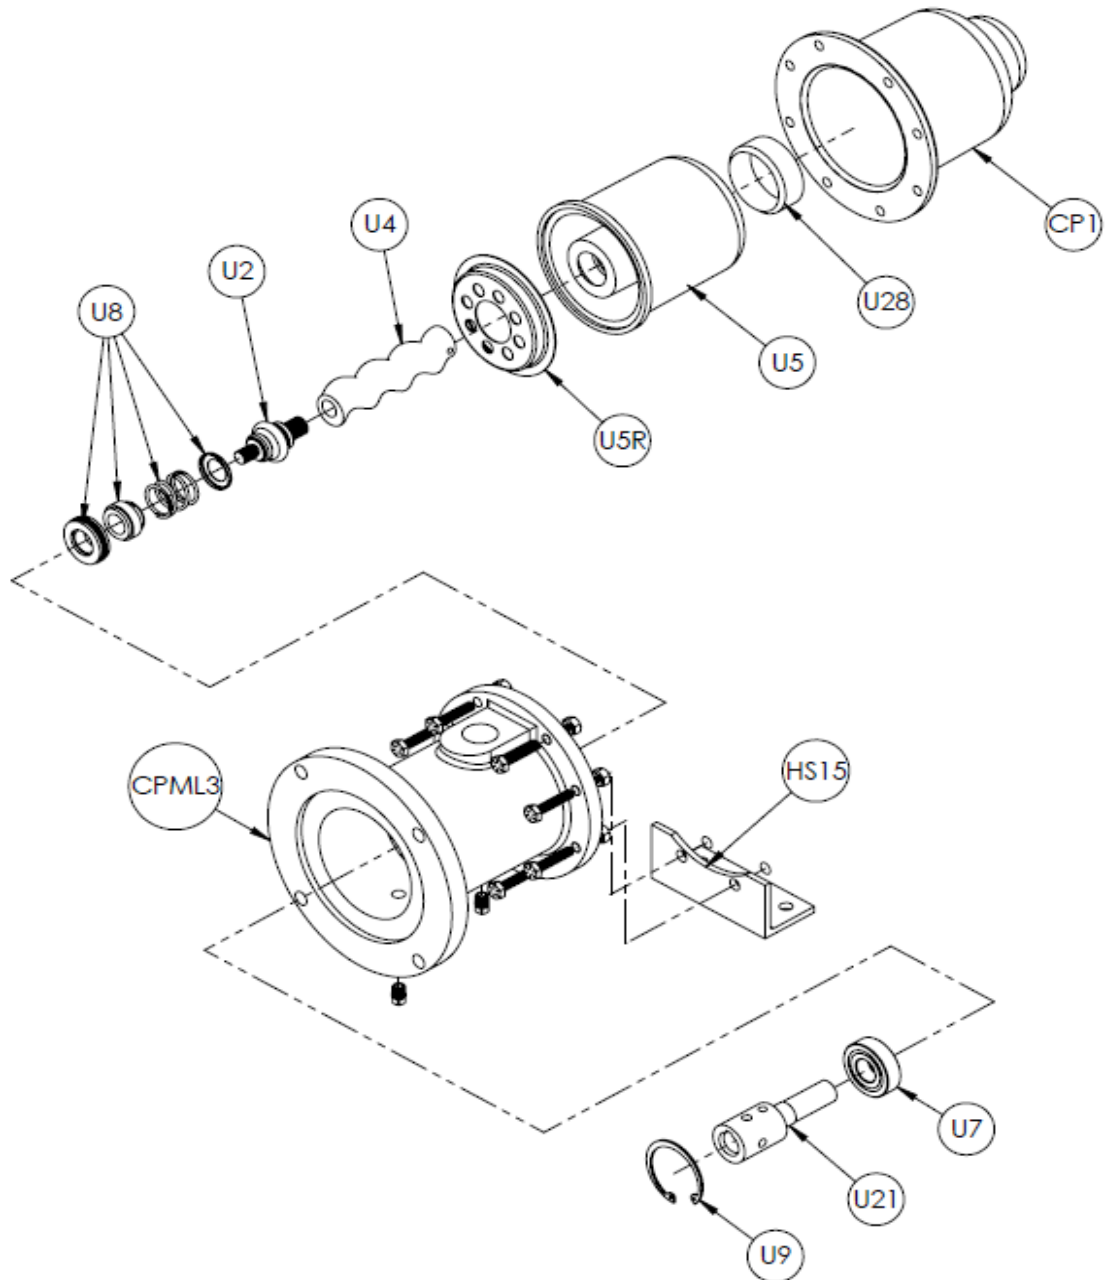

Continental Progressive Cavity Pump CP Model
CPML22 Close-Coupled Pump Driven with a Standard Motor

Pump bolts to any Nema Frame 56 C-Face motor with feet.

Continental Pump Company

29425 State Hwy B | Warrenton, Missouri 63383 | Tel: 636-456-6006 | Fax: 636-456-4337 | Email: sales@con-pump.com
Visit us at: www.continentalultrapumps.com