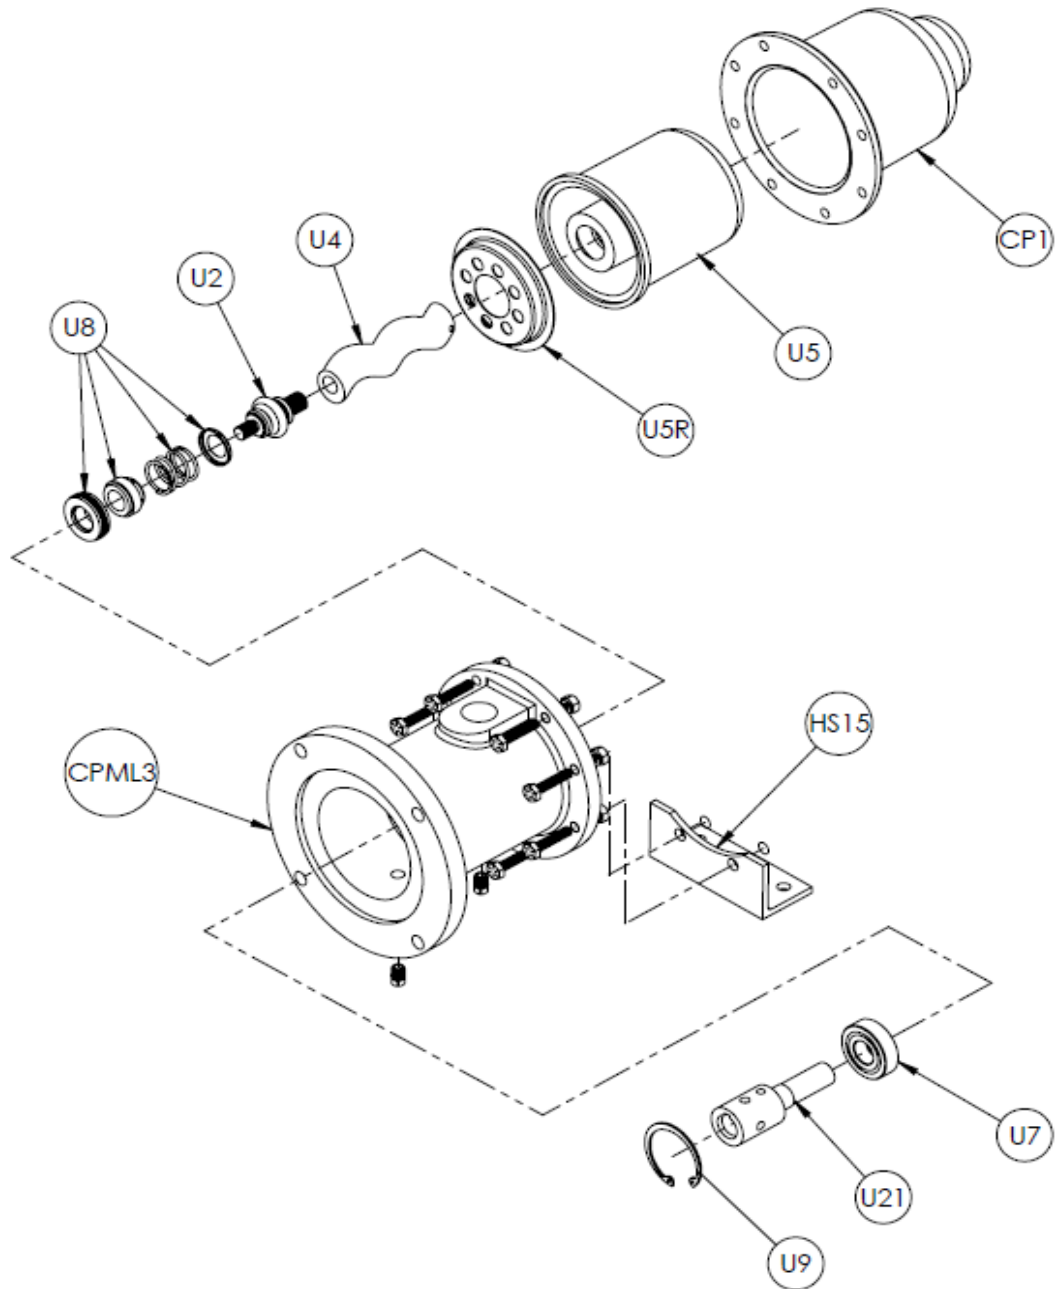

Continental Progressive Cavity Pump CP Model CPML33 Close-Coupled Pump Driven with a Standard Motor

Pump bolts to any Nema Frame 56 C-Face motor with feet.

Continental Pump Company

29425 State Hwy B | Warrenton, Missouri 63383 | Tel: 636-456-6006 | Fax: 636-456-4337 | Email: sales@con-pump.com
Visit us at: www.continentalultrapumps.com