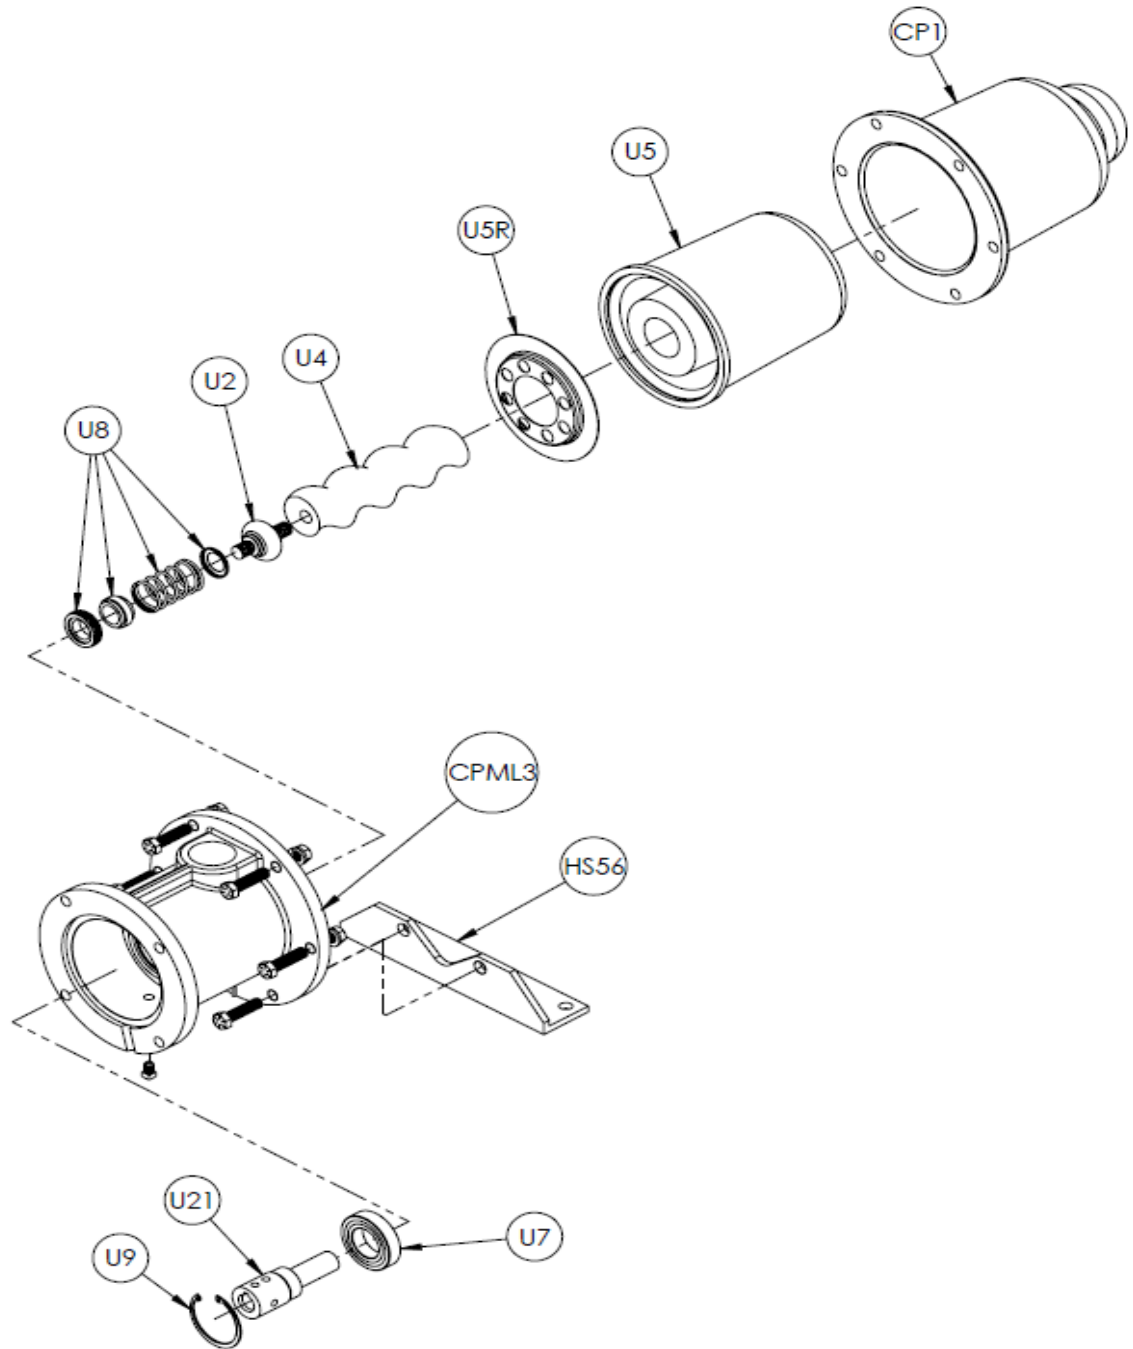

Continental Progressive Cavity Pump CP Model CPML56 Close-Coupled Pump Driven with a Standard Motor

Pump bolts to any Nema Frame 56 C-Face motor with feet.

Continental Pump Company

29425 State Hwy B | Warrenton, Missouri 63383 | Tel: 636-456-6006 | Fax: 636-456-4337 | Email: sales@con-pump.com
Visit us at: www.continentalultrapumps.com