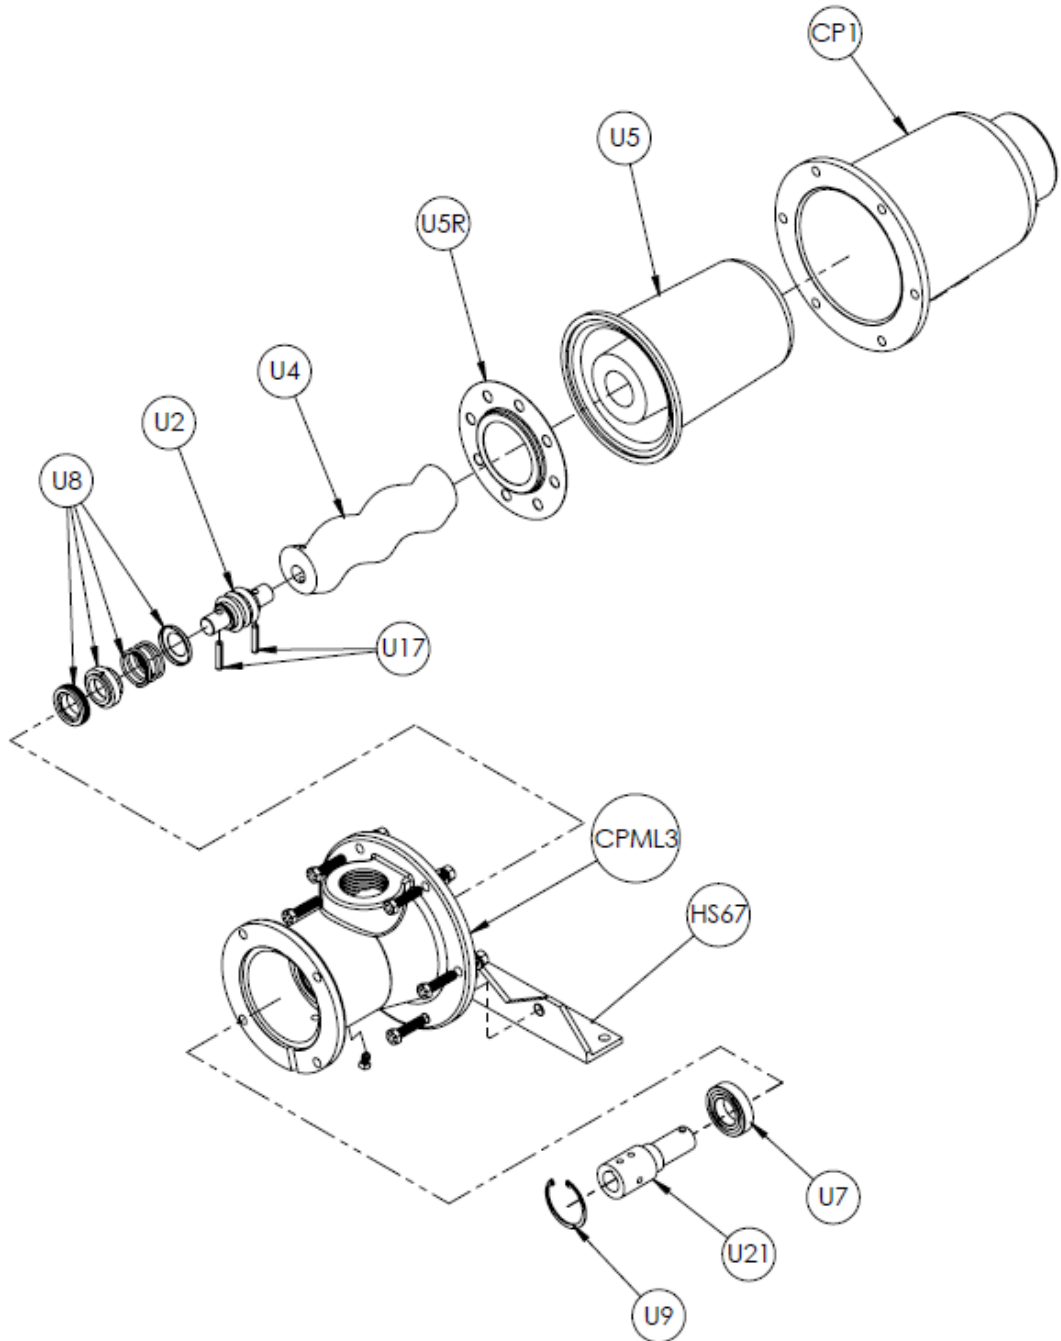

## Continental Progressive Cavity Pump CP Model CPML67 Close-Coupled Pump Driven with a Standard Motor

Pump bolts to any Nema Frame 56 C-Face motor with feet.